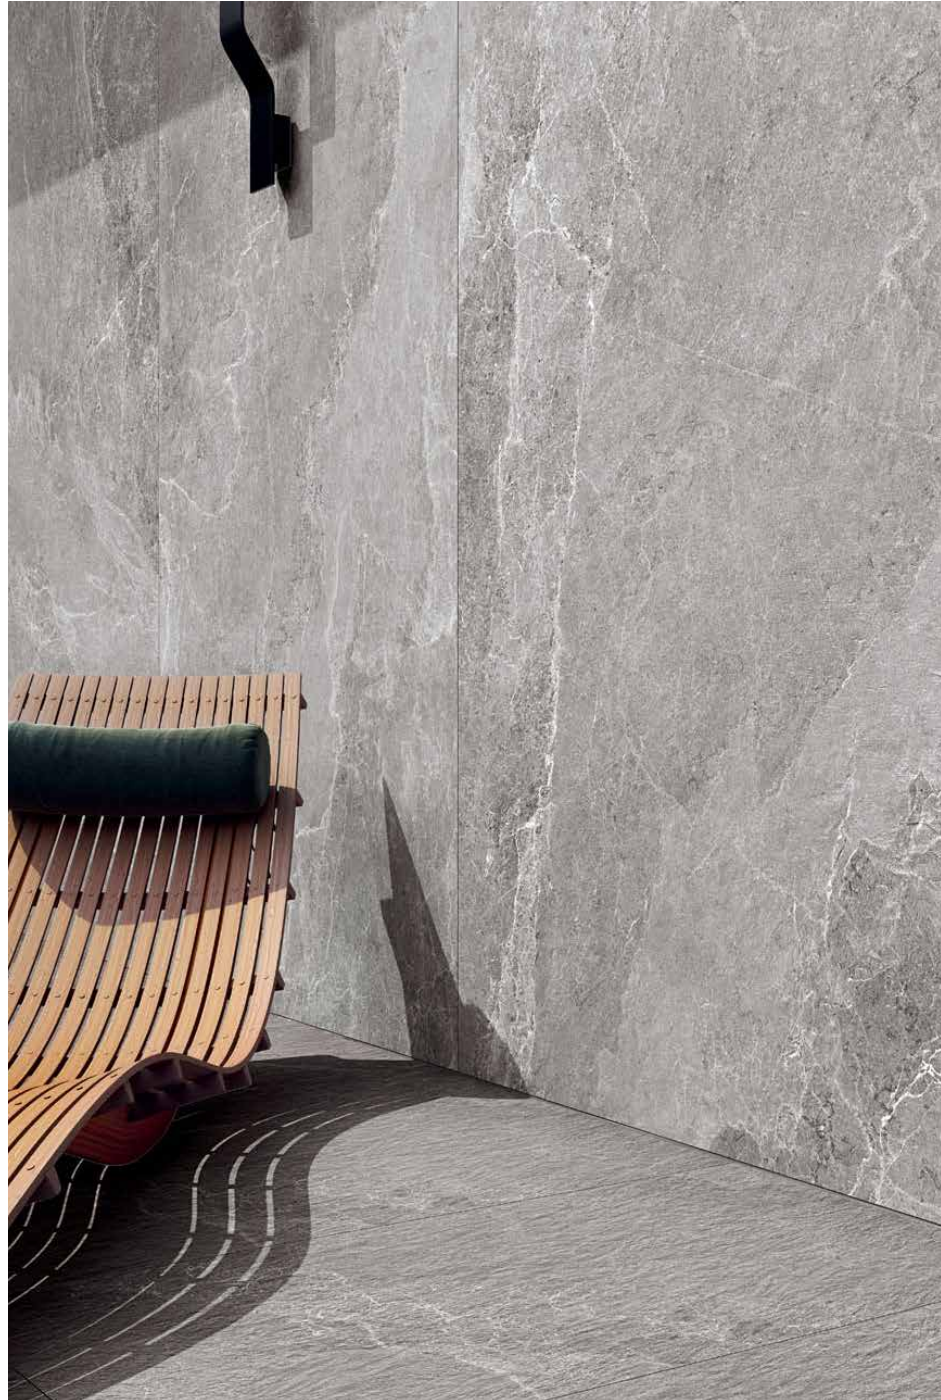

PORCELANiKA
HIGH END DESIGN

ADVANTAGE

90×180 cm

CHALK

CHALK | SILVER | GRAPHITE

CHALK

SILVER

GRAPHITE