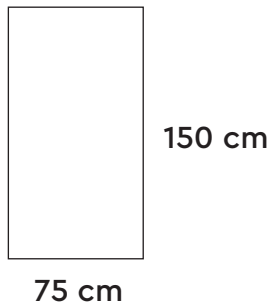

- Masa Coloreada
- Alta variación
- Textura con relieves
- Para piso y muro
- Resistente a manchas
- Rectificado
- Acabado mate estructurado
- Metros por caja: 2.25
- Piezas por caja: 2

USOS

PISO

MURO

RECTIFICADO

MATE

INTERIOR

EXTERIOR

RESIDENCIAL

MEDIO USO
COMERCIAL

RESISTENTE
A MANCHAS

DEFINICIÓN
VERDADERA

JUNTA
2mm