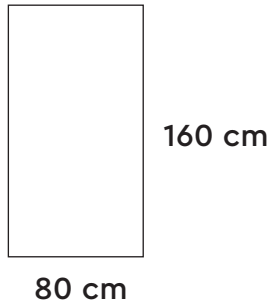

- Cuerpo al color de la superficie
- Para piso y muro
- Texturizado
- Rectificado
- Acabado mate
- Metros por caja: 1.28
- Piezas por caja: 1

USOS

PISO

MURO

RECTIFICADO

MATE
TEXTURIZADO

INTERIOR

EXTERIOR

RESIDENCIAL

MEDIO USO
COMERCIAL

8
CARAS

JUNTA
2 mm